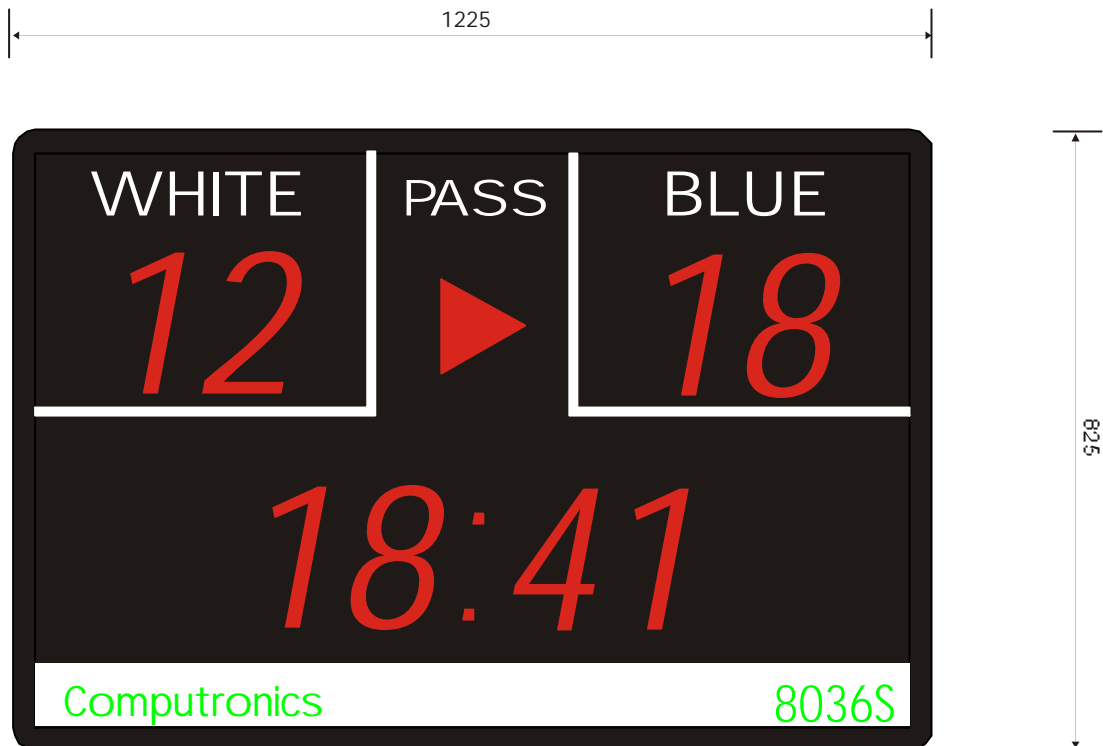

**INDOOR - NETBALL**

Model 8036S

Ref : S17

**GENERAL SPECIFICATIONS**

- Teamscoresto99
- 200mmRedsuperbrightLEDnumerals
- Userfriendlycontroller withLCDdisplay  
Display:
  - >Clock
  - >Scores
  - >Pass Indicator
- RefertoControllerinstructionsfor completeoperational features

**CABINET SPECIFICATIONS**

- Light weightaluminium case
- Matt redacrylic(nonreflective)
- WIDTH= 1225mm
- HEIGHT = 825mm
- DEPTH = 75mm

**Computronics**  
Corporation Ltd  
[www.computronics.biz](http://www.computronics.biz)