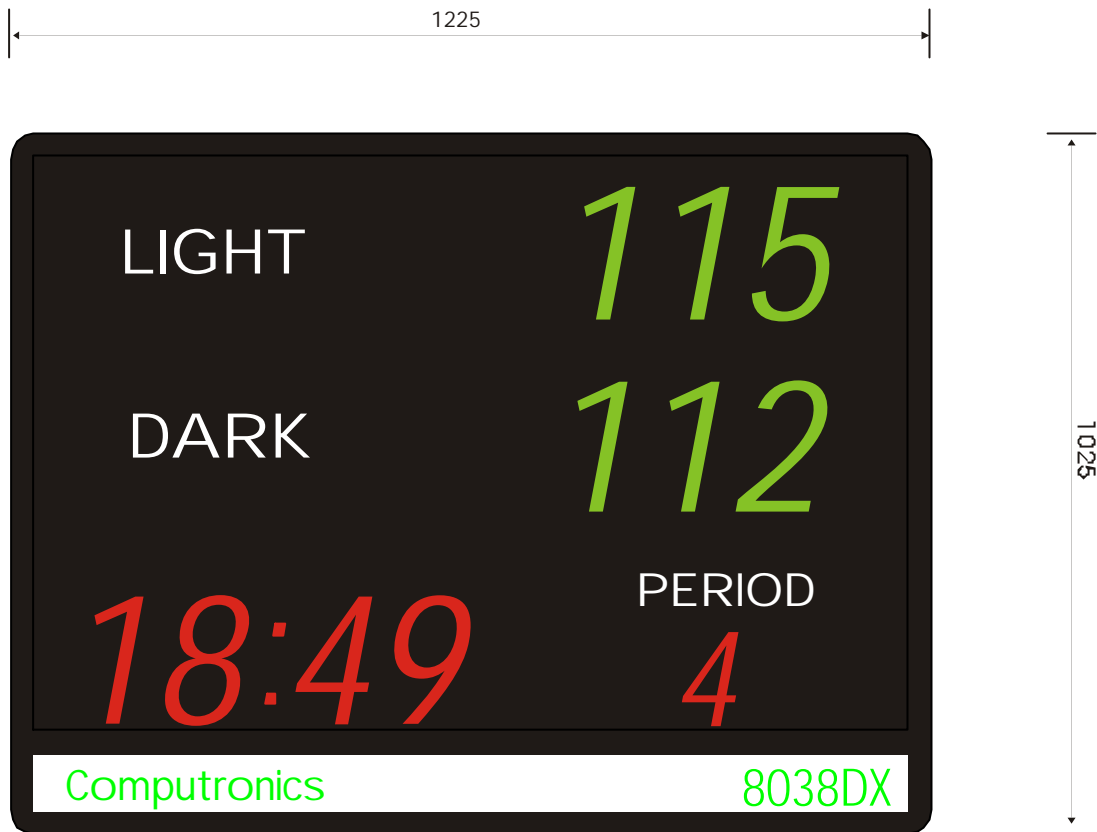

**INDOOR - MULTISPORT 3**

Model 8038DX

Ref : S22

**GENERAL SPECIFICATIONS**

- Teamscoresupto999
- Super bright LED numerals
- Light weightaluminium case
- Userfriendlycontroller withLCDdisplay
- Matt redacrylic(nonreflective)
- RefertoControllerinstructionsfor completeoperational features

**DISPLAYSPECIFICATIONS**

- Clock 4digit200mmred
- Scores 3digit200mmgreen
- Period 1 digit 125mmred

**CABINET SPECIFICATIONS**

- WIDTH= 1225mm
- HEIGHT = 1025mm
- DEPTH = 75mm