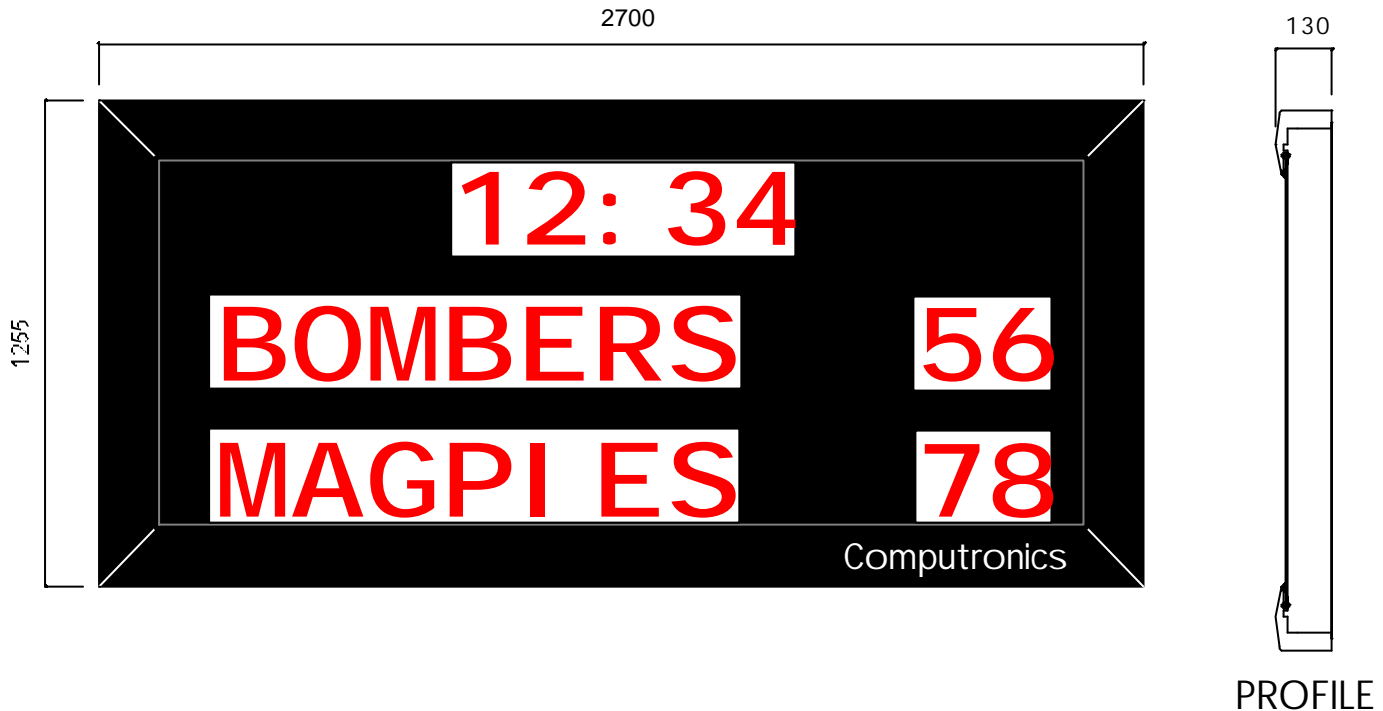

OUTDOOR - MULTISPORT 10

Model 8438 - 10

Ref : S110

WIDE ANGLE LED - 200mm Characters for viewing up to 150m

- Team scores to 999
- 2 by programmable team names - 8 characters
- 200mm Ultrabright LED numerals Red
- Wide viewing angle 70 degrees (+/-35)
- Game Clock Count Up/Down 0-59:59
- Aluminium cabinet with mounting bracket stop and bottom
- Water resistant outdoor construction
- User friendly controller with LCD display
- Refer Price List for siren and other options

MECHANICAL

Cabinet: Aluminium extrusion
 Cabinet Ref: OUT150
 Front: Non Reflective Acrylic

ELECTRICAL

Controller: Series 8000
 Power Supply : 240VAC

OPTICAL

Brightness: 2400MCD
 Viewing Angle: 70 degree
 Viewing Distance: up to 150m