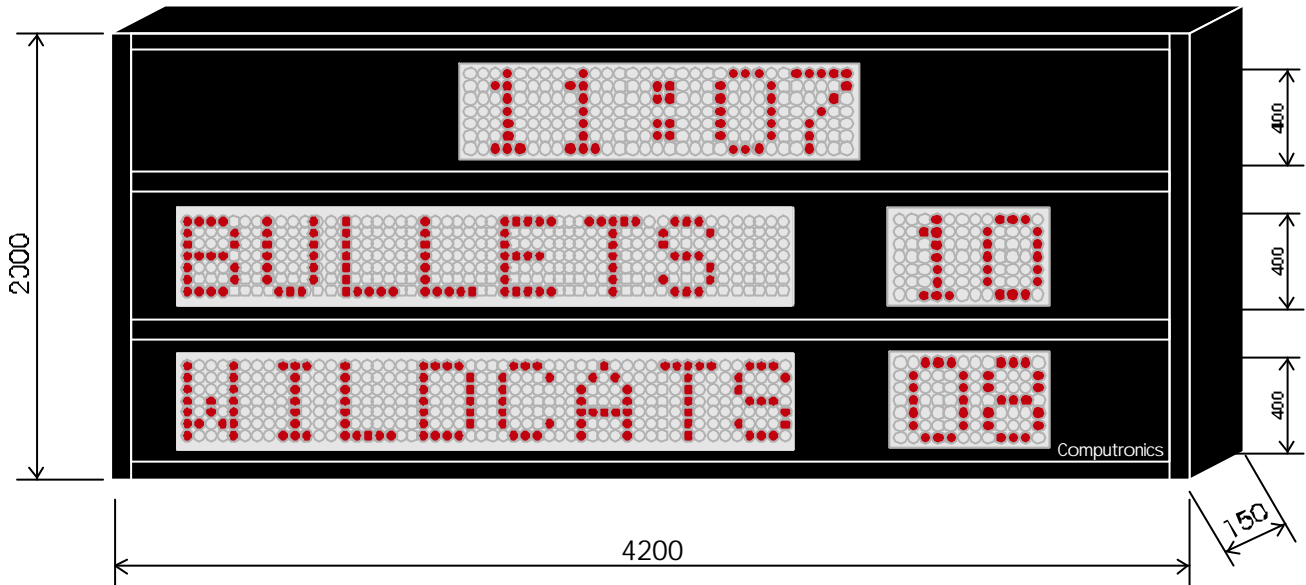

OUTDOOR - MULTISPORT 12

Model 8438 - 12

Ref : S112

WIDE ANGLE LED - 300mm Characters for viewing up to 230m

- Team scores to 999
- 2 by programmable team names - 8 characters
- 300mm Ultrabright LED numerals Red
- Wide viewing angle 70 degrees (+/-35)
- Game Clock Count Up/Down 0-59:59
- Aluminium cabinet with mounting brackets
- Water resistant outdoor construction
- User friendly controller with LCD display
- Refer Price List for siren and other options

MECHANICAL

Cabinet: Aluminium fabricated
 Cabinet Ref: FAB150
 Front: Non Reflective Acrylic

ELECTRICAL

Controller: Series 8000
 Power Supply : 240VAC

OPTICAL

Brightness: 2400MCD
 Viewing Angle: 70 degree
 Viewing Distance: up to 230m