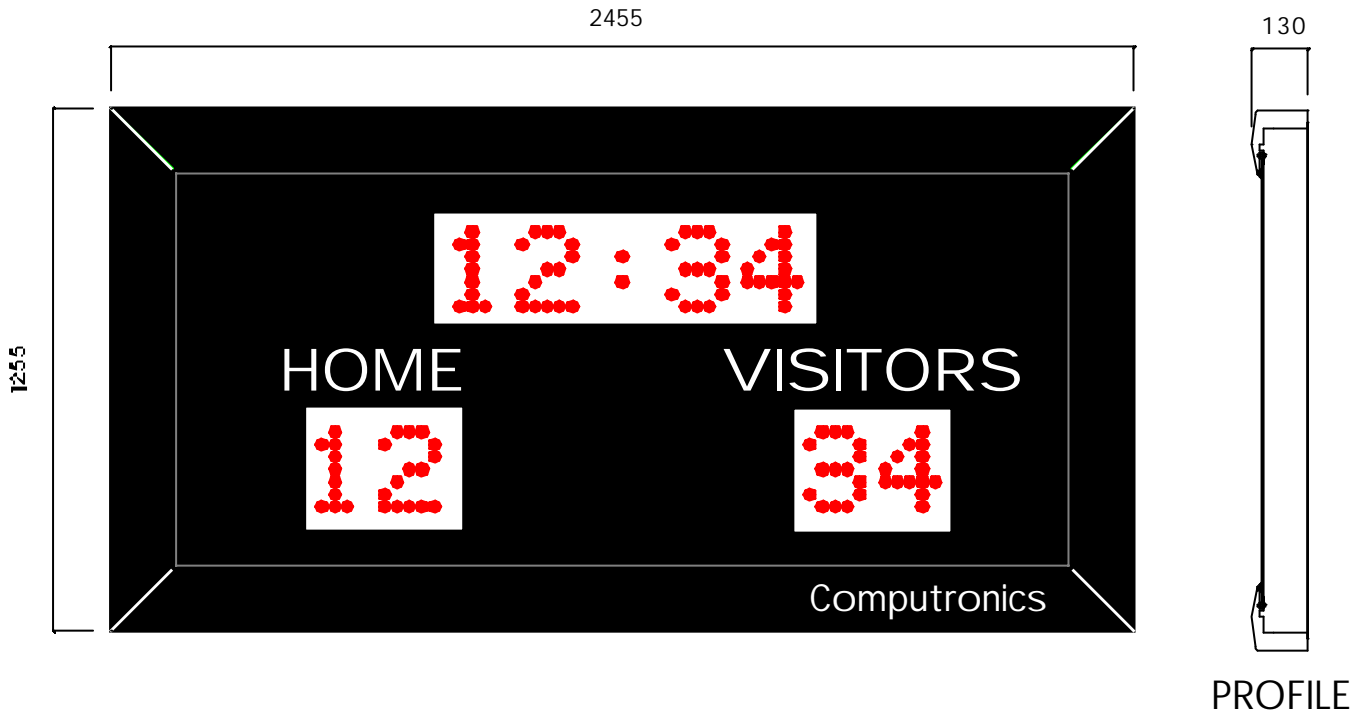

OUTDOOR - MULTISPORT 1

Model 8438 - 1

Ref : S101

WIDE ANGLE LED - 200mm Characters for viewing up to 150m

- Home / Visitors Vinyl Lettering
- Team scores to 99
- 200mm Ultrabright LED numerals Red
- Wide viewing angle 70 degrees (+/-35)
- Game Clock Count Up/Down 0-59:59
- Aluminium cabinet with mounting bracket stop and bottom
- Water resistant outdoor construction
- User friendly controller with LCD display
- Refer Price List for siren and other options

MECHANICAL

Cabinet: Aluminium extrusion
 Cabinet Ref: OUT150
 Front: Non Reflective Acrylic

ELECTRICAL

Controller: Series 8000
 Power Supply : 240VAC

OPTICAL

Brightness: 2400MCD
 Viewing Angle: 70 degree
 Viewing Distance: up to 150m