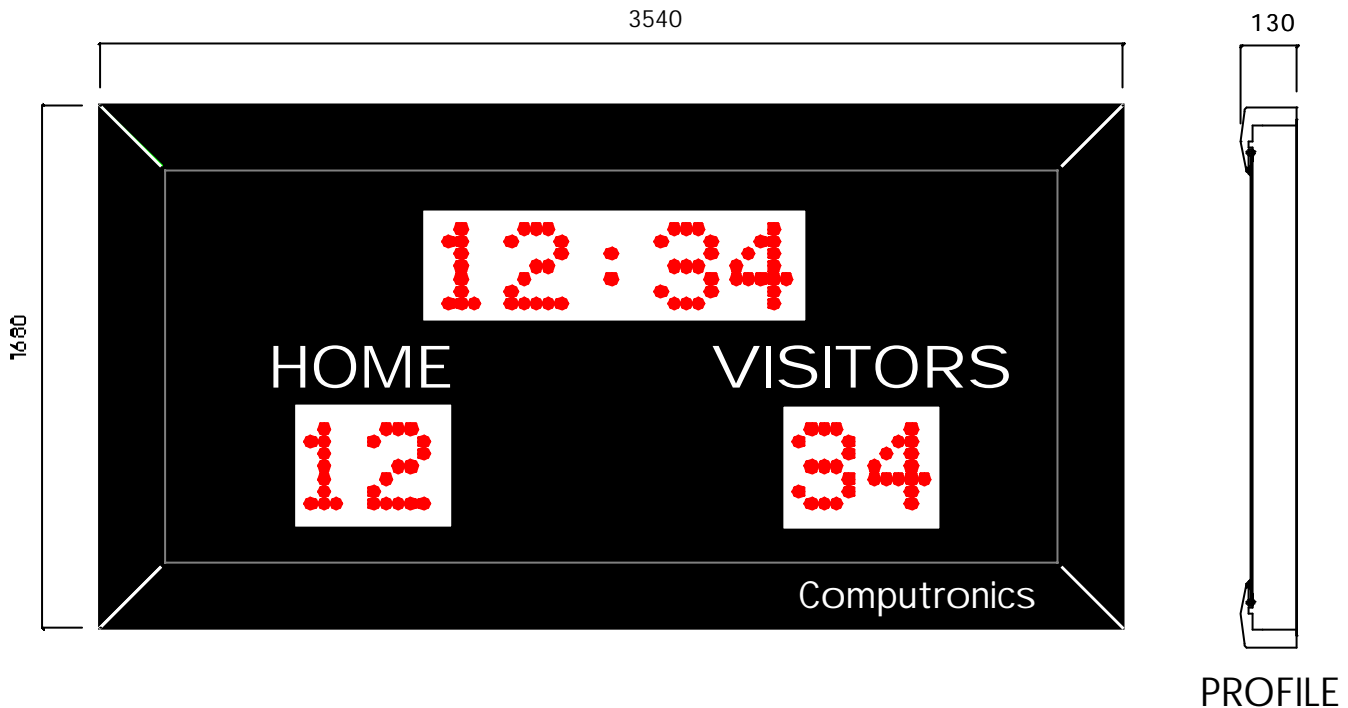

OUTDOOR - MULTISPORT 3

Model 8438 - 3

Ref : S103

WIDE ANGLE LED - 400mm Characters for viewing up to 300m

- Home / Visitors Vinyl Lettering
- Team scores to 99
- 400mm Ultrabright LED numerals Red
- Wide viewing angle 70 degrees (+/-35)
- Game Clock Count Up/Down 0-59:59
- Aluminium cabinet with mounting bracket stop and bottom
- Water resistant outdoor construction
- User friendly controller with LCD display
- Refer Price List for siren and other options

MECHANICAL

Cabinet: Aluminium extrusion
Cabinet Ref: OUT150
Front: Non Reflective Polycarb

ELECTRICAL

Controller: Series 8000
Power Supply : 240VAC

OPTICAL

Brightness: 2400MCD
Viewing Angle: 70 degree
Viewing Distance: up to 300m