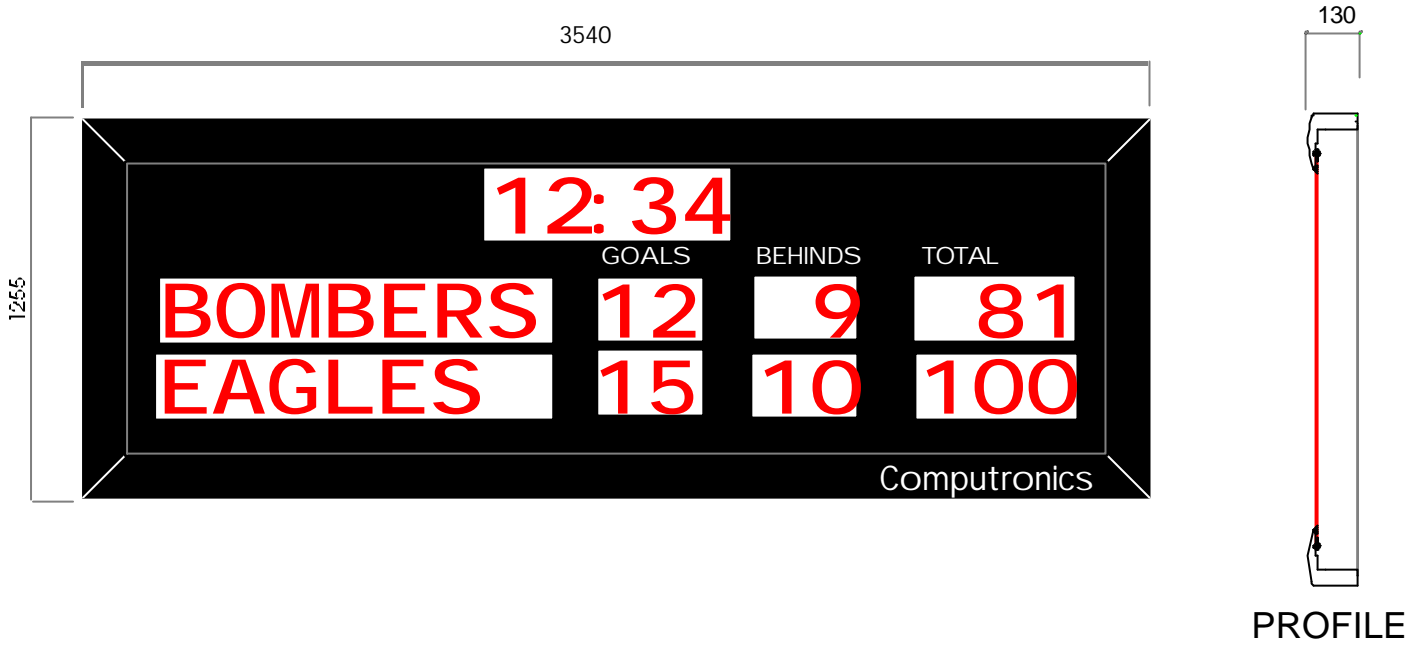

OUTDOOR - FOOTBALL 10

Model 8440 - 10

Ref : S130

WIDE ANGLE LED - 200mm Characters for viewing up to 150m

- 2 x 8 Character electronic team names
- Goals/behinds to 99
- Team scores to 999
- 200mm Ultrabright LED numerals Red
- Wide viewing angle 70 degrees (+/-35)
- Game Clock Count Up/Down 0-59:59
- Aluminium cabinet with mounting brackets top and bottom
- Water resistant outdoor construction
- User friendly controller with LCD display
- Refer Price List for siren and other options

MECHANICAL

Cabinet: Aluminium extrusion
 Cabinet Ref: OUT150
 Front: Non Reflective Polycarb

ELECTRICAL

Controller: Series 8000
 Power Supply : 240VAC

OPTICAL

Brightness: 2400MCD
 Viewing Angle: 70 degree
 Viewing Distance: upto 150m