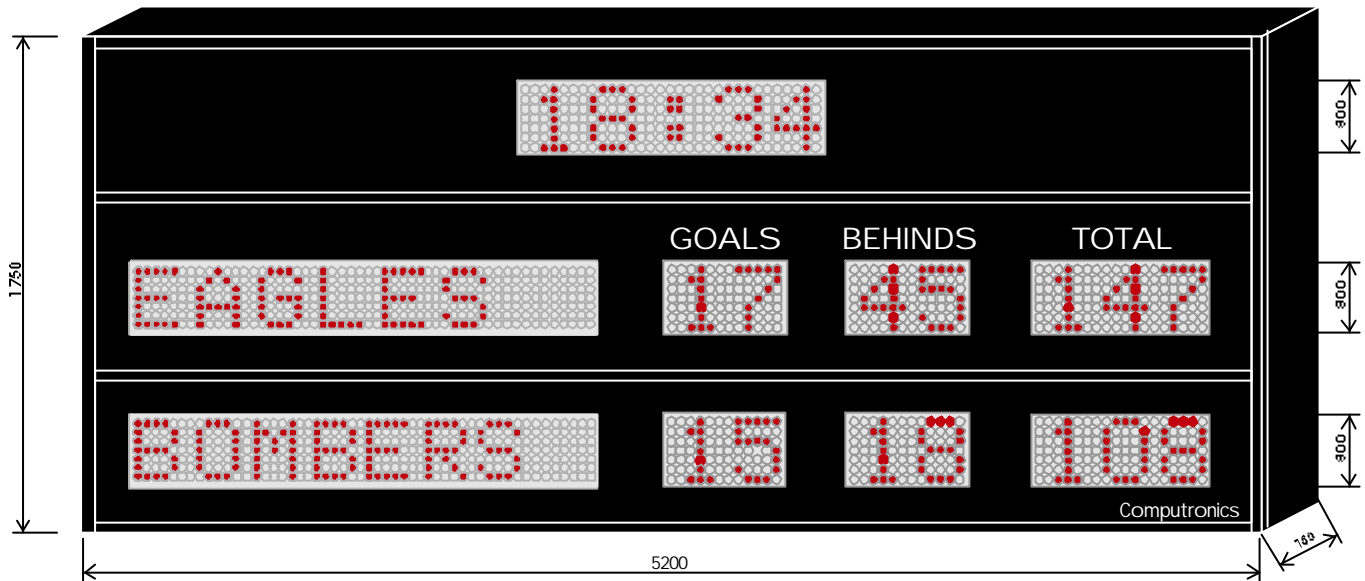

OUTDOOR - FOOTBALL 11

Model 8440 - 11

Ref : S131

WIDE ANGLE LED - 300mm Characters for viewing up to 230m

- 2 x 8 Character electronic team names
- Goals/behinds to 99
- Team scores to 999
- 300mm Ultrabright LED numerals Red
- Wide viewing angle 70 degrees (+/-35)
- Game Clock Count Up/Down 0-59:59
- Aluminium cabinet with mounting brackets
- Water resistant outdoor construction
- User friendly controller with LCD display
- Refer Price List for siren and other options

MECHANICAL

Cabinet: Aluminium Fabricated
 Cabinet Ref: FAB-150
 Front: Non Reflective Acrylic

ELECTRICAL

Controller: Series 8000
 Power Supply : 240VAC

OPTICAL

Brightness: 2400MCD
 Viewing Angle: 70 degree
 Viewing Distance: up to 230m