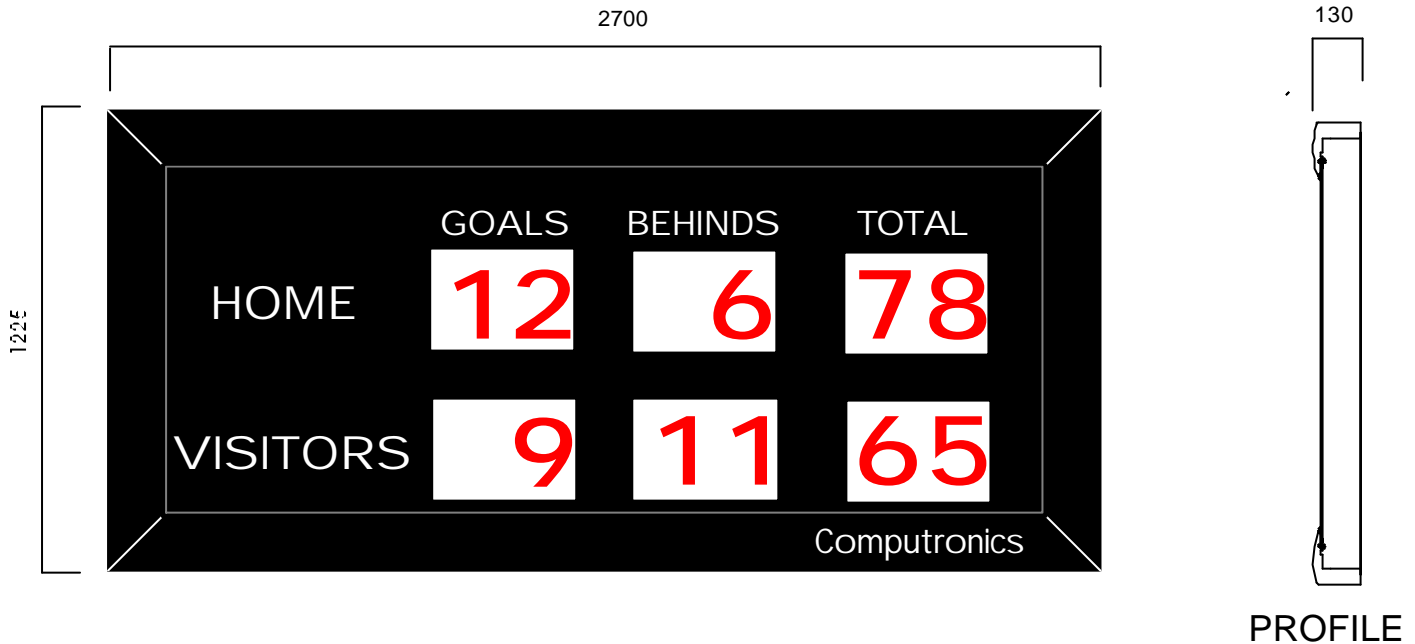

OUTDOOR - FOOTBALL 4

Model 8440 - 4

Ref : S124

WIDE ANGLE LED - 200mm Characters for viewing up to 150m

- Home / Visitors Vinyl Lettering
- Goals/behinds to 99
- Team scores to 999
- 200mm Ultrabright LED numerals Red
- Wide viewing angle 70 degrees (+/-35)
- Aluminium cabinet with mounting bracket stop and bottom
- Water resistant outdoor construction
- User friendly controller with LCD display
- Refer Price List for siren and other options

MECHANICAL

Cabinet: Aluminium extrusion
 Cabinet Ref: OUT150
 Front: Non Reflective Acrylic

ELECTRICAL

Controller: Series 8000
 Power Supply : 240VAC

OPTICAL

Brightness: 2400MCD
 Viewing Angle: 70 degree
 Viewing Distance: up to 150m