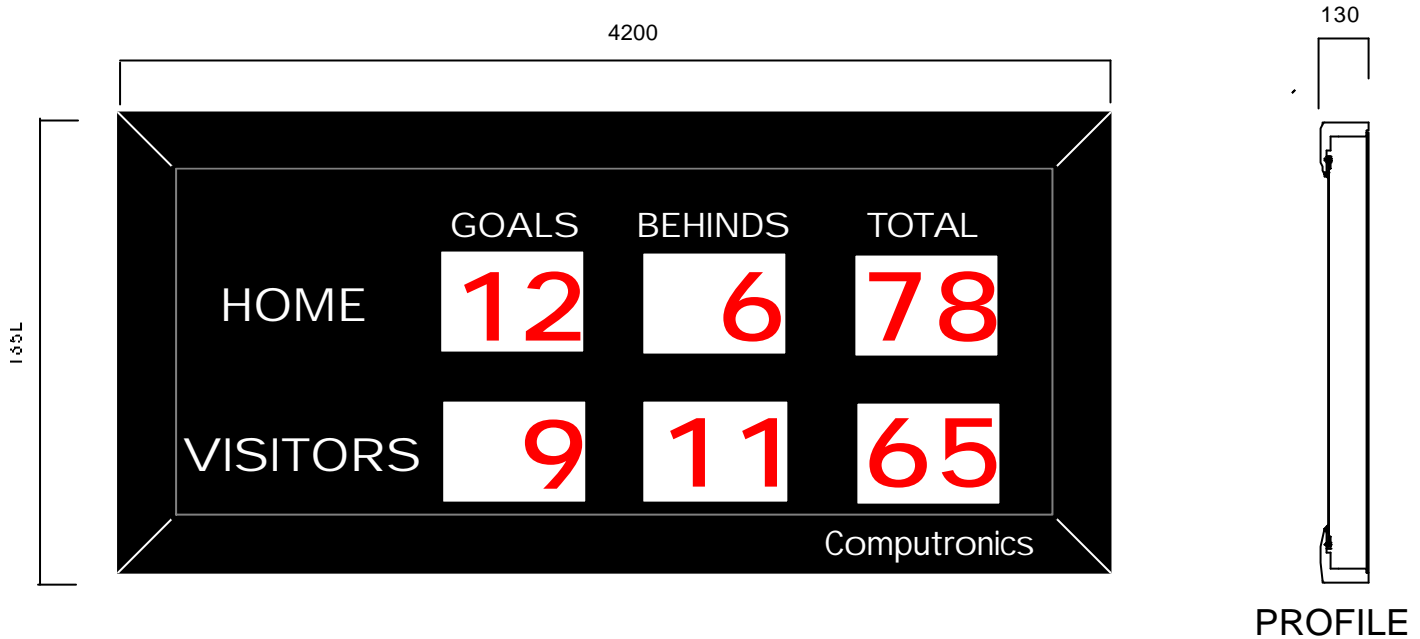

OUTDOOR - FOOTBALL 5

Model 8440 - 5

Ref : S125

WIDE ANGLE LED - 300mm Characters for viewing up to 230m

- Home / Visitors Vinyl Lettering
- Goals/behinds to 99
- Team scores to 999
- 300mm Ultrabright LED numerals Red
- Wide viewing angle 70 degrees (+/-35)
- Aluminium cabinet with mounting bracket stop and bottom
- Water resistant outdoor construction
- User friendly controller with LCD display
- Refer Price List for siren and other options

MECHANICAL

Cabinet: Aluminium extrusion
 Cabinet Ref: OUT150
 Front: Non Reflective Polycarb

ELECTRICAL

Controller: Series 8000
 Power Supply : 240VAC

OPTICAL

Brightness: 2400MCD
 Viewing Angle: 70 degree
 Viewing Distance: up to 230m