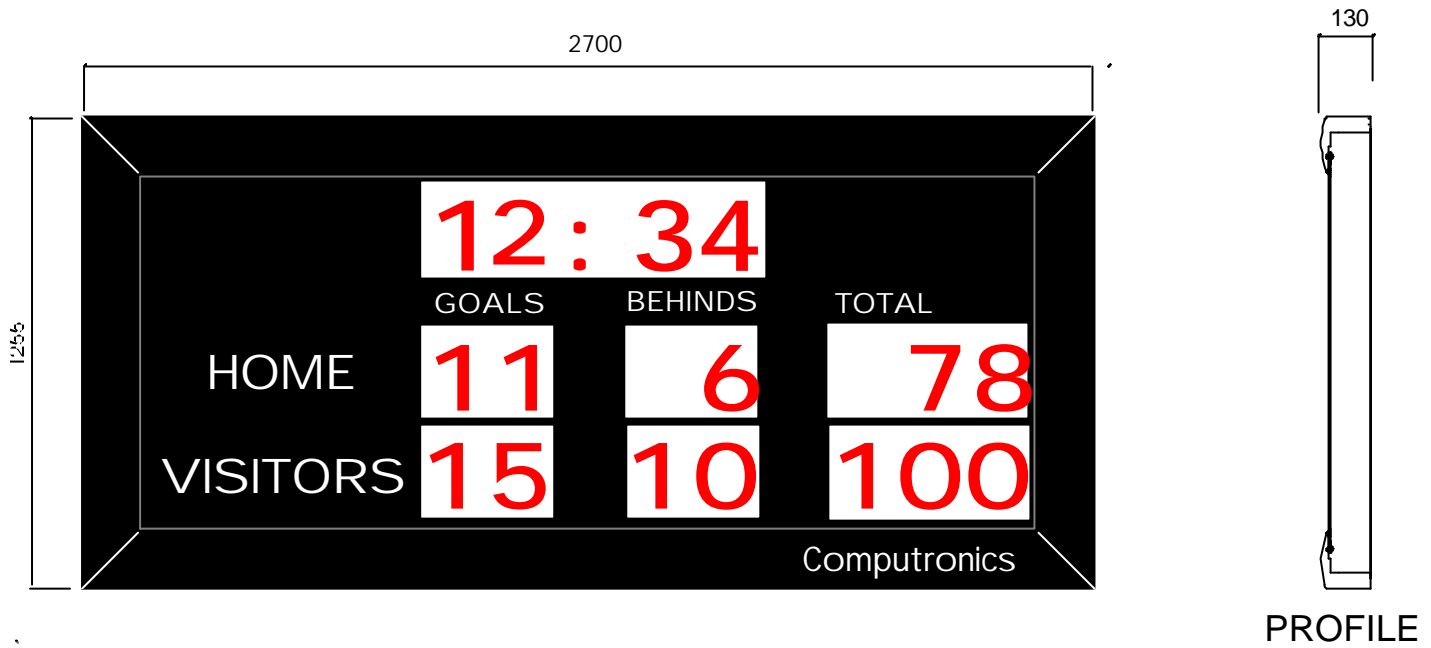

**OUTDOOR - FOOTBALL 7**

Model 8440 - 7

Ref : S127

**WIDE ANGLE LED - 200mm Characters for viewing up to 150m**

- Home / Visitors Vinyl Lettering
- Team totalscores to999
- 200mm Ultrabright LED numeralsRed
- Wide viewing angle 70 degrees (+/-35)
- Game Clock Count Up/Down 0-59:59
- Aluminium cabinet withmountingbracketstopand bottom
- Waterresistant outdoorconstruction
- User friendly controller withLCDdisplay
- Refer PriceList for sirenandotheroptions

**MECHANICAL**

Cabinet:Aluminiumextrusion  
 Cabinet Ref:OUT150  
 Front:NonReflectiveAcrylic

**ELECTRICAL**

Controller: Series 8000  
 Power Supply : 240VAC

**OPTICAL**

Brightness:2400MCD  
 ViewingAngle:70degree  
 ViewingDistance: upto 150m