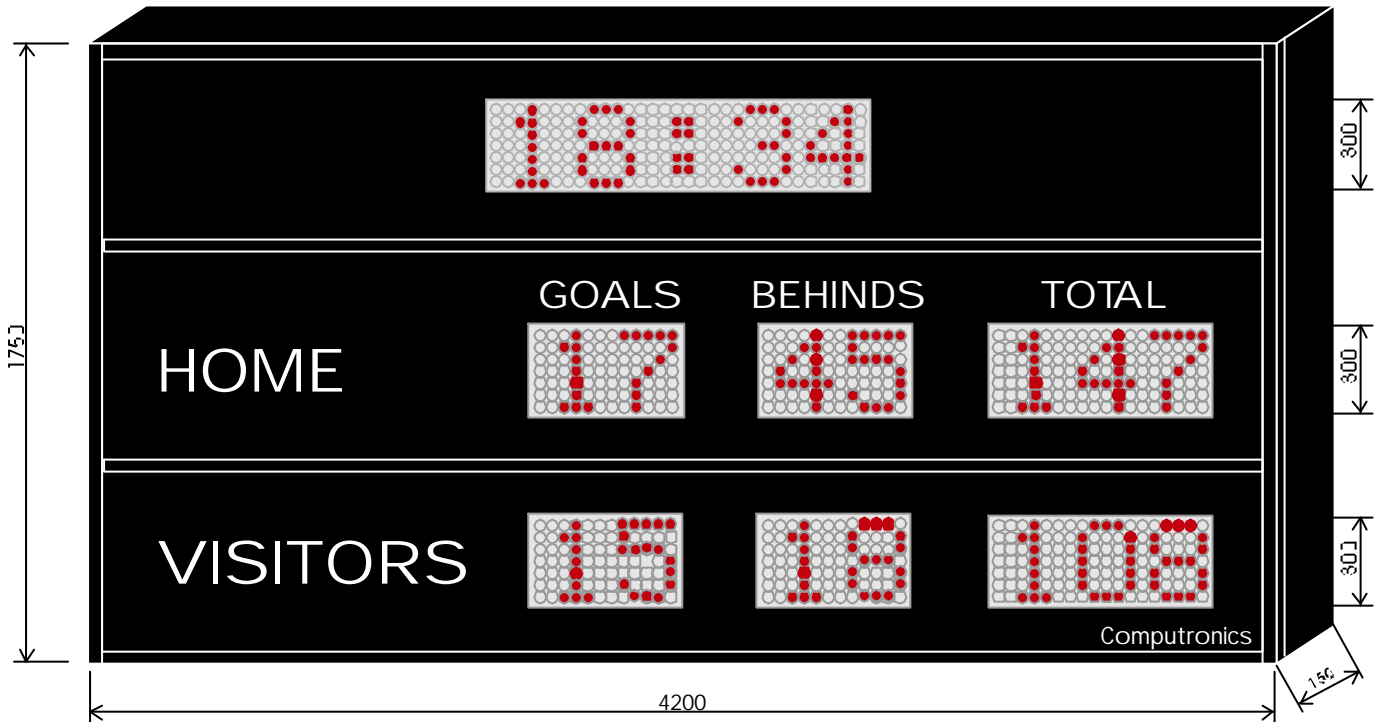

OUTDOOR - FOOTBALL 8

Model 8440 - 8

Ref : S128

WIDE ANGLE LED - 300mm Characters for viewing up to 230m

- Home / Visitors Vinyl Lettering
- Team totalscores to 999
- 300mm Ultrabright LED numerals Red
- Wide viewing angle 70 degrees (+/-35)
- Game Clock Count Up/Down 0-59:59
- Aluminium cabinet with mounting brackets
- Waterresistant outdoor construction
- User friendly controller with LCD display
- Refer Price List for siren and other options

MECHANICAL

Cabinet: Aluminium Fabricated
 Cabinet Ref: FAB-150
 Front: Non Reflective Acrylic

ELECTRICAL

Controller: Series 8000
 Power Supply : 240VAC

OPTICAL

Brightness: 2400MCD
 Viewing Angle: 70 degree
 Viewing Distance: upto 230m