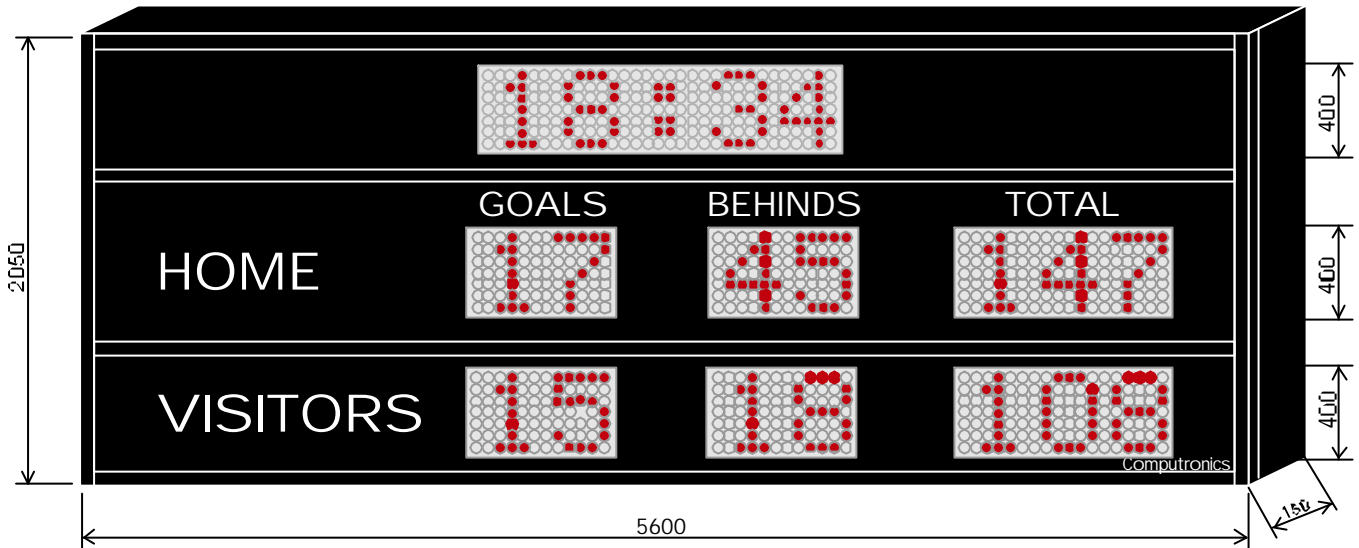

OUTDOOR - FOOTBALL 9

Model 8440 - 9

Ref : S129

WIDE ANGLE LED - 400mm Characters for viewing up to 300m

- Home / Visitors Vinyl Lettering
- Team totalscores to999
- 400mm Ultrabright LED numeralsRed
- Wide viewing angle 70 degrees (+/-35)
- Game Clock Count Up/Down 0-59:59
- Aluminium cabinet withmountingbrackets
- Waterresistant outdoorconstruction
- User friendly controller withLCDdisplay
- Refer PriceList for sirenandotheroptions

MECHANICAL

Cabinet:AluminiumFabricated
Cabinet Ref:FAB-150
Front:NonReflectiveAcrylic

ELECTRICAL

Controller: Series 8000
Power Supply : 240VAC

OPTICAL

Brightness:2400MCD
ViewingAngle:70degree
ViewingDistance: upto300m