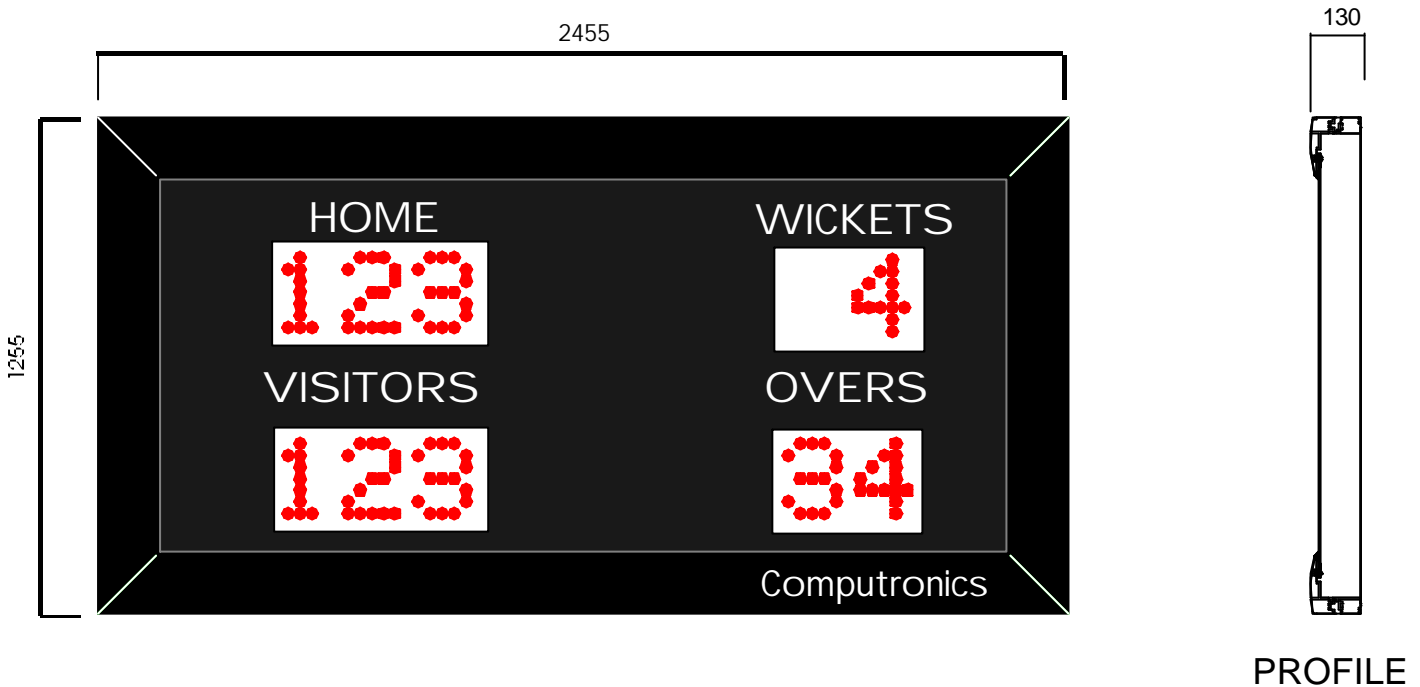

# OUTDOOR - CRICKET 1

Model 8442 - 1

Ref : S141

**WIDE ANGLE LED - 200mm Characters for viewing up to 150m**

- Home / Visitors / Wickets / Overs Vinyl Lettering
- Runs to 999
- Overs to 99
- Wickets to 9
- 200mm Ultrabright red LED numerals
- Wide viewing angle 70 degrees (+/- 35)
- Aluminium cabinet with mounting brackets
- Water resistant outdoor construction
- User friendly controller with LCD display
- Refer Price List for siren and other options

## OPTICAL

Brightness: 2400MCD  
 Viewing Angle: 70 degree  
 Viewing Distance: upto 150m

**Computronics**  
 Corporation Ltd  
[www.computronics.biz](http://www.computronics.biz)