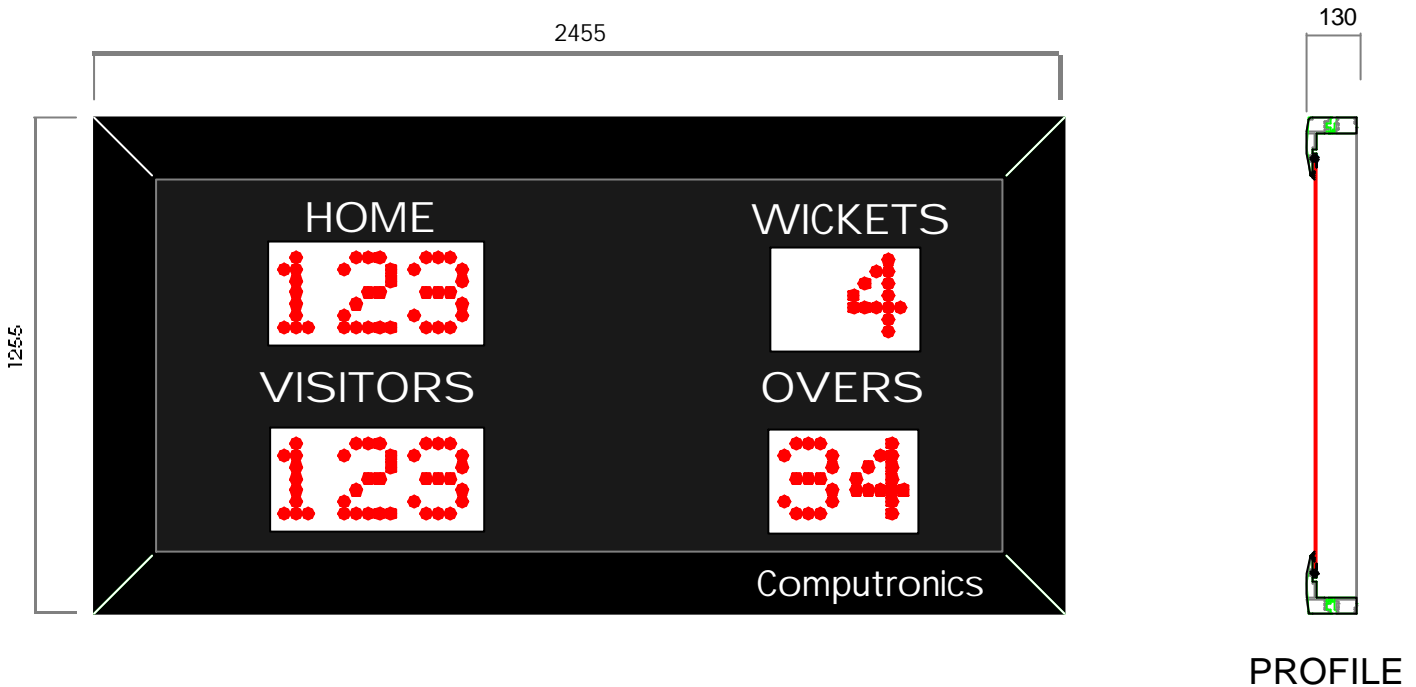

OUTDOOR - CRICKET 2

Model 8442 - 2

Ref : S142

WIDE ANGLE LED - 300mm Characters for viewing up to 230m

- Home / Visitors / Wickets / Overs Vinyl Lettering
- Runs to 999
- Overs to 99
- Wickets to 9
- 300mm Ultrabright red LED numerals
- Wide viewing angle 70 degrees (+/- 35)
- Aluminium cabinet with mounting brackets
- Water resistant outdoor construction
- User friendly controller with LCD display
- Refer Price List for siren and other options

MECHANICAL

Cabinet: Aluminium extrusion
 Cabinet Ref: OUT150
 Front: Non Reflective Acrylic

ELECTRICAL

Controller: Series 8000
 Power Supply : 240VAC

OPTICAL

Brightness: 2400MCD
 Viewing Angle: 70 degree
 Viewing Distance: up to 230m