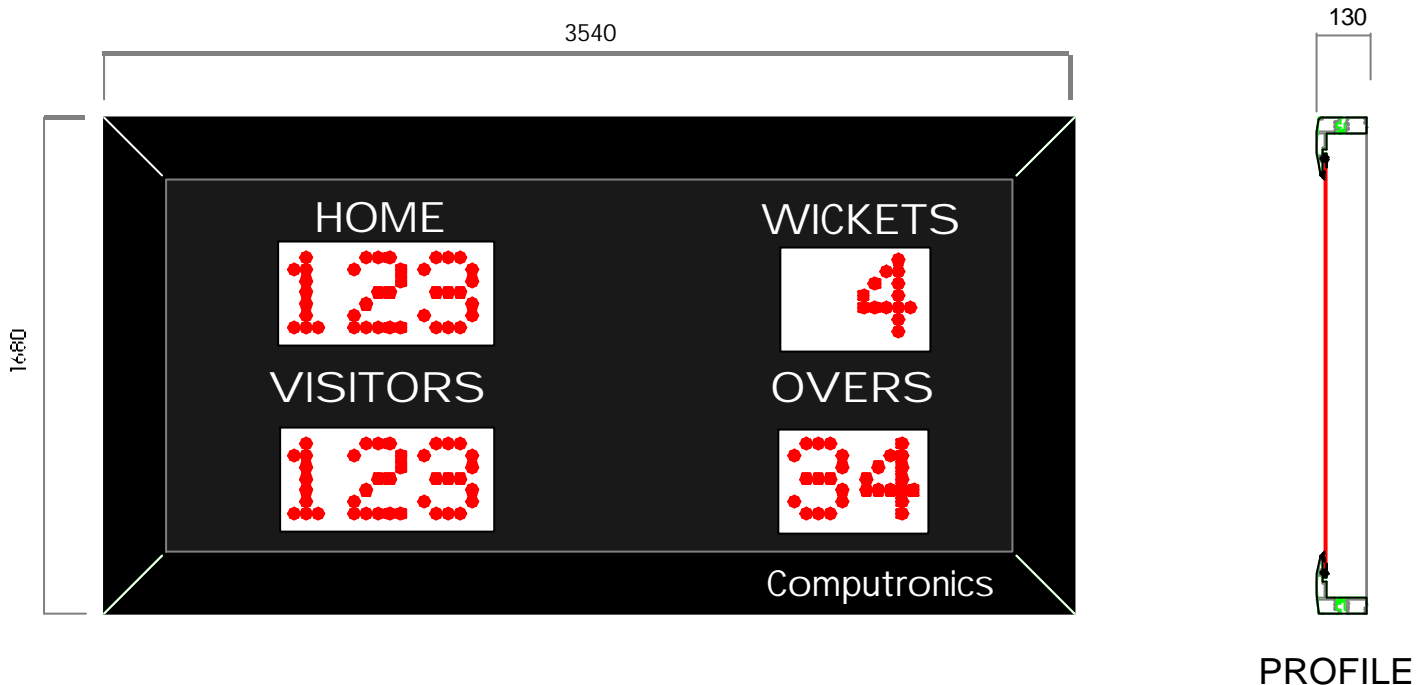

OUTDOOR - CRICKET 3

Model 8442 - 3

Ref : S143

WIDE ANGLE LED - 400mm Characters for viewing up to 300m

PROFILE

- Home / Visitors / Wickets / Overs Vinyl Lettering
- Runs to 999
- Overs to 99
- Wickets to 9
- 400mm Ultrabright red LED numerals
- Wide viewing angle 70 degrees (+/- 35)
- Aluminium cabinet with mounting brackets
- Water resistant outdoor construction
- User friendly controller with LCD display
- Refer Price List for siren and other options

MECHANICAL

Cabinet: Aluminium
 Cabinet Ref: OUT150
 Front: Non Reflective
 Polycarbonate

ELECTRICAL

Controller: Series 8000
 Power Supply : 240VAC

OPTICAL

Brightness: 2400MCD
 Viewing Angle: 70 degree
 Viewing Distance: upto 300m