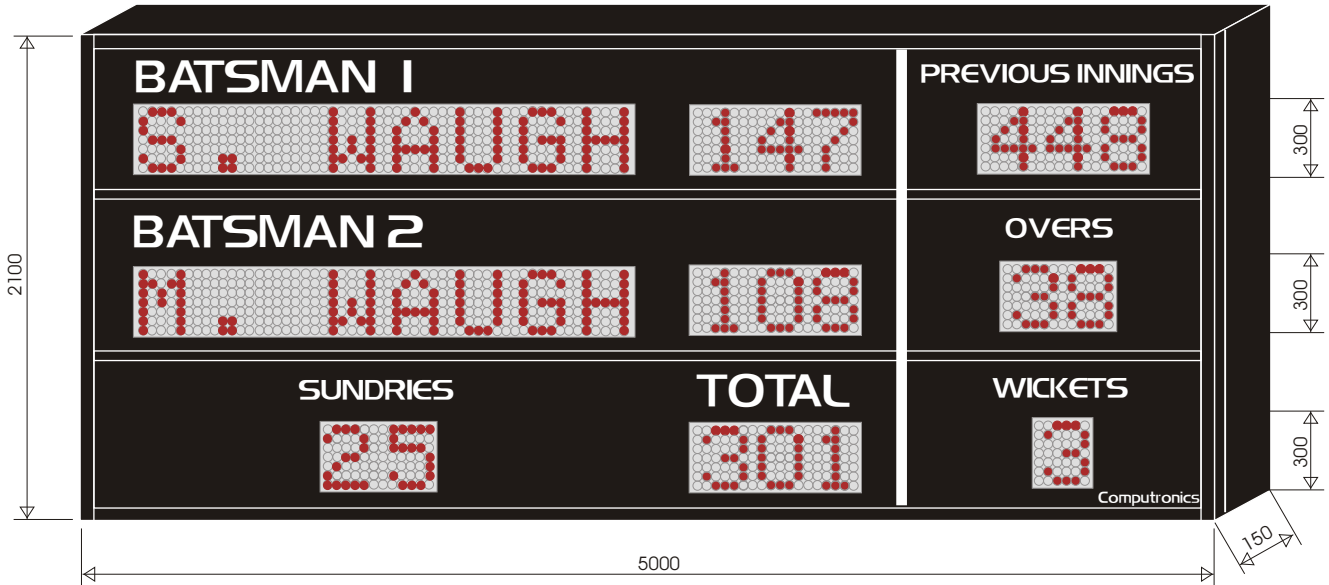

OUTDOOR - CRICKET 5

Model 8442 - 5

Ref : S145

VALID TO 30/6/2004

WIDE ANGLE LED - 300mm Characters for viewing up to 230m

- Home / Visitors / Wickets / Overs Vinyl Lettering
- Runs to 999
- Overs to 99
- Wickets to 9
- 300mm Ultrabright red LED numerals
- Wide viewing angle 70 degrees (+/- 35)
- Aluminium cabinet with mounting brackets
- Water resistant outdoor construction
- User friendly controller with LCD display
- Refer Price List for siren and other options

MECHANICAL

Cabinet : Aluminium Fabricated
Cabinet Ref : FAB-300
Front : Non Reflective Acrylic

ELECTRICAL

Controller : Series 8000
Power Supply : 240VAC

OPTICAL

Brightness : 2400MCD
Viewing Angle : 70 degree
Viewing Distance : up to 230m