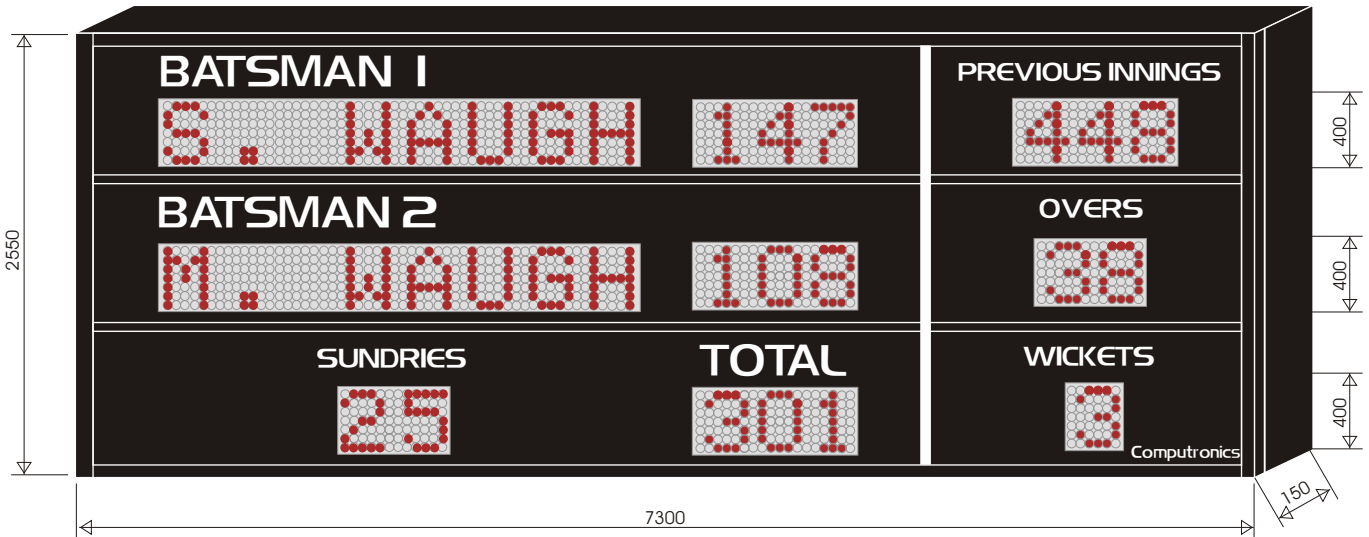

OUTDOOR - CRICKET 6

Model 8442 - 6

Ref : S146

VALID TO 30/6/2004

WIDE ANGLE LED - 400mm Characters for viewing up to 300m

- Home / Visitors / Wickets / Overs Vinyl Lettering
- Runs to 999
- Overs to 99
- Wickets to 9
- 400mm Ultrabright red LED numerals
- Wide viewing angle 70 degrees (+/- 35)
- Aluminium cabinet with mounting brackets
- Water resistant outdoor construction
- User friendly controller with LCD display
- Refer Price List for siren and other options

MECHANICAL

Cabinet : Aluminium Fabricated
Cabinet Ref : FAB-400
Front : Non Reflective Acrylic

ELECTRICAL

Controller : Series 8000
Power Supply : 240VAC

OPTICAL

Brightness : 2400MCD
Viewing Angle : 70 degree
Viewing Distance : up to 300m