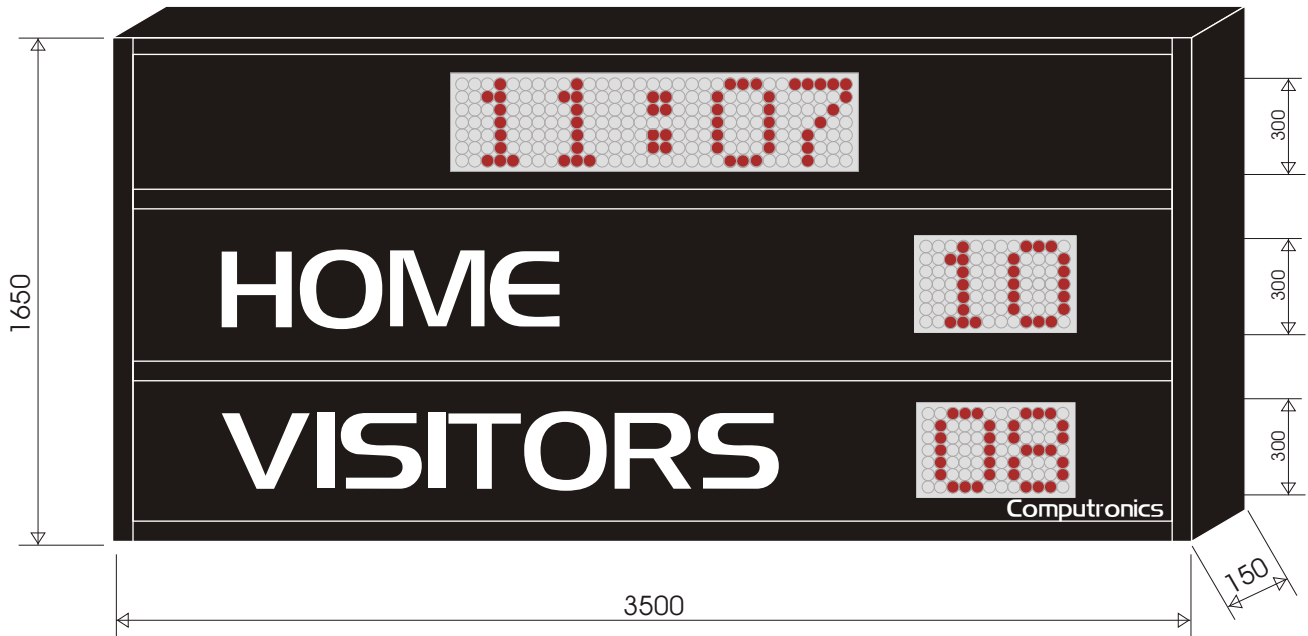

OUTDOOR - RUGBY 2

Model 8444 - 2

Ref : S152

VALID TO 30/6/2004

WIDE ANGLE LED - 300mm Characters for viewing up to 230m

- Home / Visitors Vinyl Lettering
- Team scores to 99
- 300mm Ultrabright LED numerals Red
- Wide viewing angle 70 degrees (+/-35)
- Game Clock Count Up/Down 0-59:59
- Aluminium cabinet with mounting brackets
- Water resistant outdoor construction
- User friendly controller with LCD display
- Refer Price List for siren and other options

MECHANICAL

Cabinet : Aluminium Fabricated
 Cabinet Ref : FAB-300
 Front : Non Reflective Acrylic

ELECTRICAL

Controller : Series 8000
 Power Supply : 240VAC

OPTICAL

Brightness : 2400MCD
 Viewing Angle : 70 degree
 Viewing Distance : up to 230m