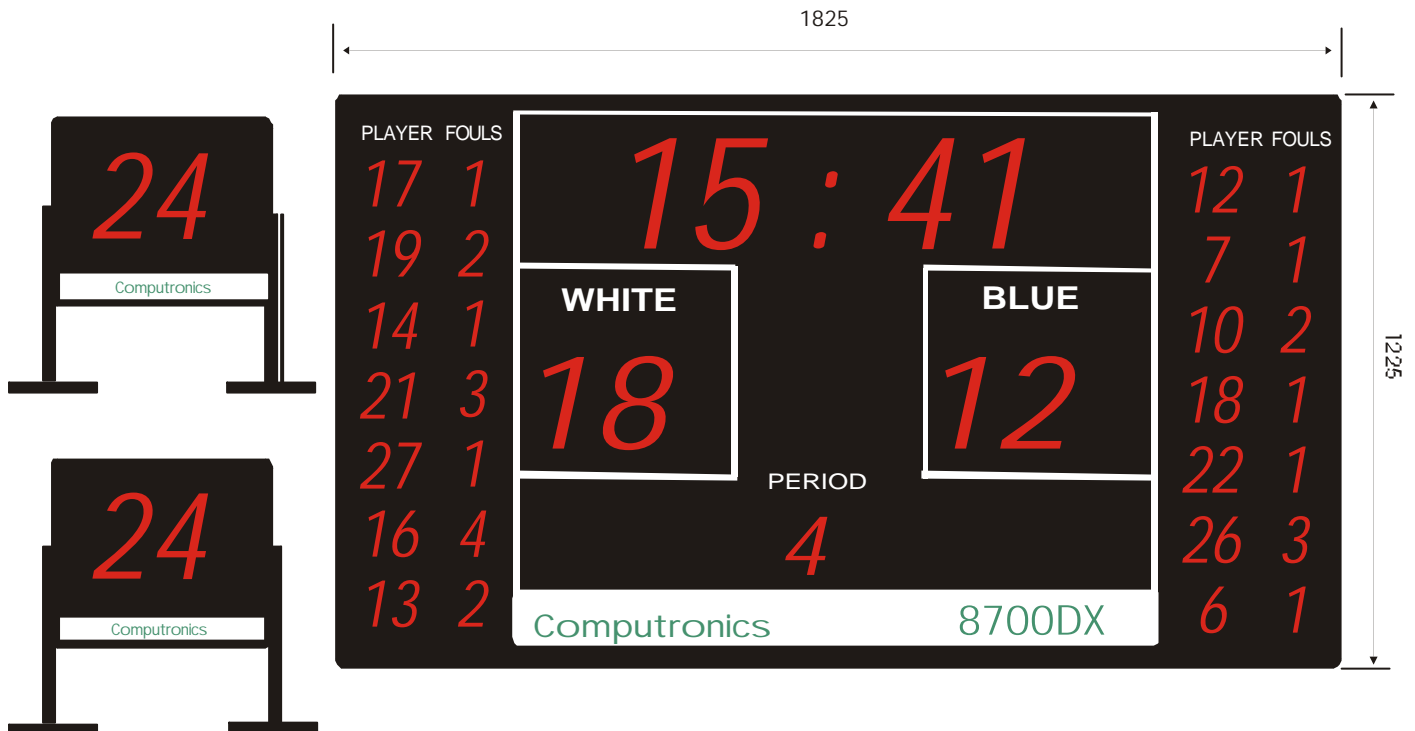

**INDOOR - WATERPOLO 3**

Model 8700DX

Ref : S27

**GENERAL SPECIFICATIONS**

- Scores to 99
- Super bright LED numerals
- Userfriendlycontroller withLCDdisplay
- Portablepoolsideshotclocks
- Light weightaluminiumcase
- Matt redacrylic(nonreflective)
- RefertoControllerinstructionsfor completeoperational features

**DISPLAYSPECIFICATIONS**

- Clock 4digit3row300mmRed
- Scores 2digit3row300mmRed
- Period 1digit3row200mmRed
- ShotClocks 2digit3row200mmRed
- PlayerNumber 2digit100mmRed
- PlayerFoul 1digit100mmRed

**CABINET SPECIFICATIONS**

- Width = 1825mm
- Height= 1225mm
- Depth = 75mm

**Computronics**  
Corporation Ltd  
[www.computronics.biz](http://www.computronics.biz)