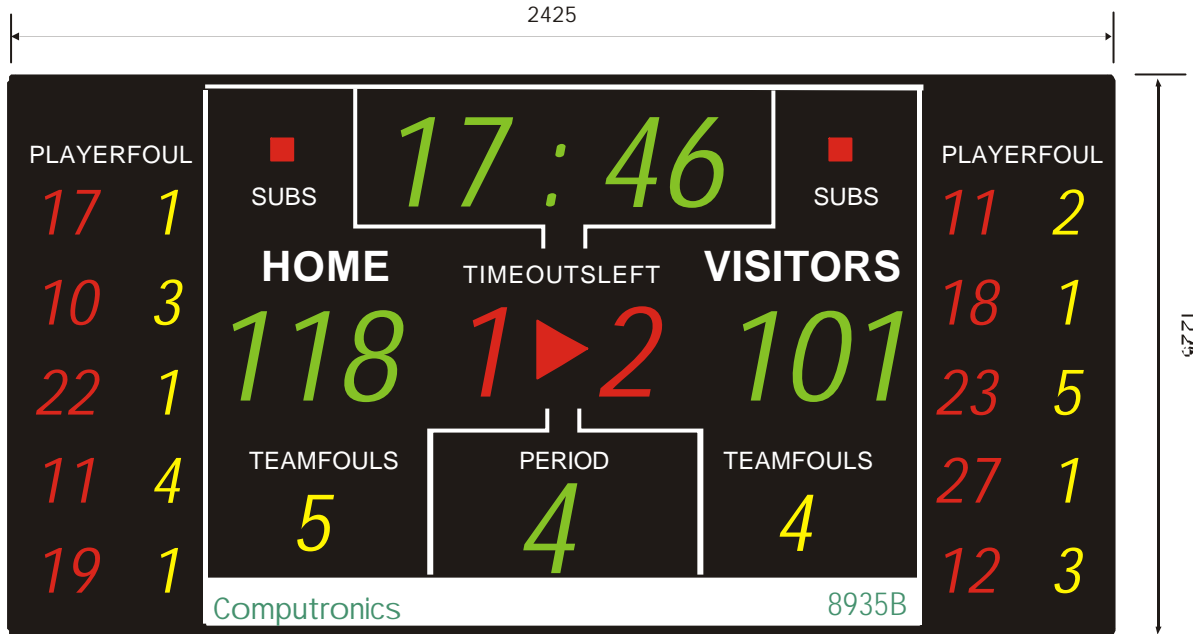

**INDOOR - BASKETBALL 3**

Model 8935B-MK2

Ref : S3

**GENERAL SPECIFICATIONS**

- SuperbrightLED numerals
- Scores to999
- On court player foulboards
- Subindicators
- User friendlycontrollerwithLCDdisplay
- AdjustableGame&Intervaltimes
- Aluminium cabinet
- Nonreflectiveacrylicfront
- Refer toControllerinstructionsfor complete operationalfeatures

**SUPPLIED WITH:**

- 2 x 40mDataCable
- Series 8000Controller
- 120dbSiren

**DISPLAYSPECIFICATIONS**

- Clock 4digit200mmGreen
- Scores 3digit200mmGreen
- T/Out 1digit200mmRed
- T/Fouls 1digit125mmYellow
- Period 1digit200mmGreen
- Player fouls 100mmYellow
- Player number 100mmRed

**CABINET SPECIFICATION**

- Width : 2425mm
- Height : 1225mm
- Depth : 75mm
- Power Requirement: 240VAC
- Power Consumption: 300Watts
- Power Consumption: 150WattsTypical

**Computronics**  
Corporation Ltd  
www.computronics.biz