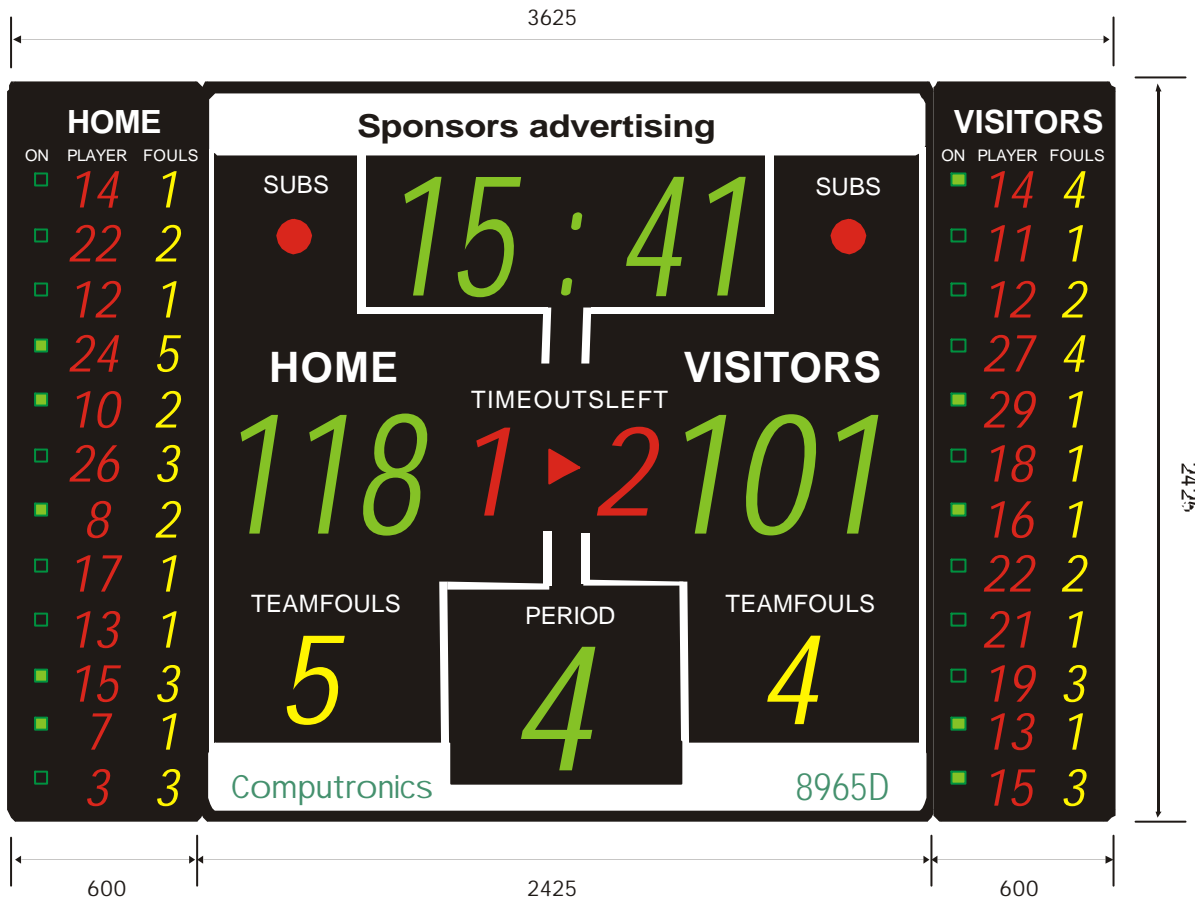

INDOOR - BASKETBALL 7

Model 8965D

Ref : S9

GENERAL SPECIFICATIONS

- SuperbrightLED numerals
- Scores to999
- Timeout arrowwithdigital indicator
- Subindicators
- ProgrammableplayerNo.0-99
- Programmablefouls0-9
- User friendlycontrollerwithLCDdisplay
- AdjustableGame&Intervaltimes
- Refer toControllerinstructionsfor complete operationalfeatures

SUPPLIED WITH:

- 40m DataCable
- Series 8000Controller
- 120dbSiren

FOULBOARDS
12 PLAYERS

DISPLAYSPECIFICATIONS

- Clock 4digit400mmGreen
- Scores 3digit400mmGreen
- T/Out 1digit300mmRed
- T/Fouls 1digit300mmYellow
- Period 1digit400mmGreen
- SUBS 1dot100mmRed
- Player 2digit125mmRed
- Fouls 1digit125mmYellow
- Player On 40mmDotGreen

CABINET SPECIFICATION

- Aluminium cabinet
- Nonreflectiveacrylicfront
- Width : 3625mm
- Height : 2425mm
- Depth : 100mm
- Power Requirement: 240VAC
- Power Consumption: 100Watts
- Power Consumption: 60WattsTypical