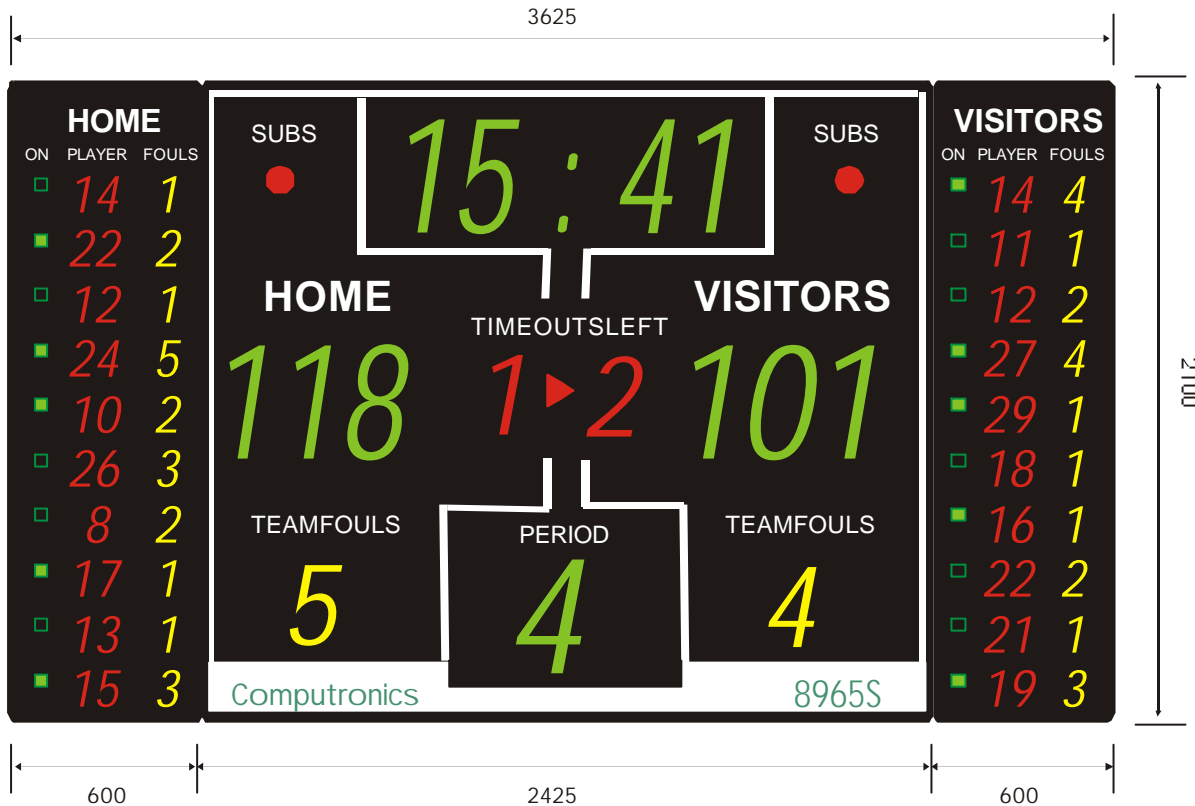

INDOOR - BASKETBALL 6

Model 8965S

Ref : S8

GENERAL SPECIFICATIONS

- SuperbrightLED numerals
- Scores to999
- Timeout arrowwithdigital indicator
- Subindicators
- ProgrammableplayerNo.0-99
- Programmablefouls0-9
- User friendlycontrollerwithLCDdisplay
- AdjustableGame&Intervaltimes
- Refer toControllerinstructionsfor complete operationalfeatures

SUPPLIED WITH:

- 40m DataCable
- Series 8000Controller
- 120dbSiren

FOULBOARDS
10PLAYERS

DISPLAYSPECIFICATIONS

- Clock 4digit400mmGreen
- Scores 3digit400mmGreen
- T/Out 1digit300mmRed
- T/Fouls 1digit300mmYellow
- Period 1digit400mmGreen
- SUBS 1dot100mmRed
- Player 2digit125mmYellow
- Player On 40mmDotGreen

CABINET SPECIFICATION

- Aluminium cabinet
- Nonreflectiveacrylicfront
- Width : 3625mm
- Height : 2100mm
- Depth : 75mm
- Power Requirement: 240VAC
- Power Consumption: 100Watts
- Power Consumption: 60WattsTypical