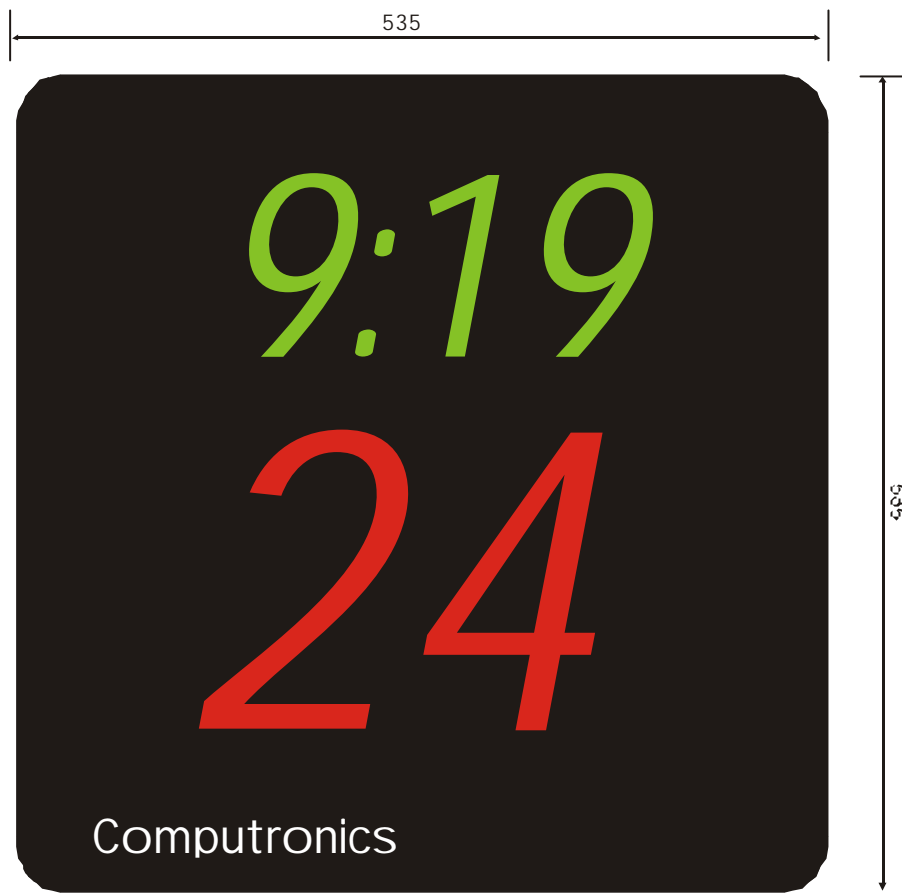

INDOOR - SHOT CLOCK 3

Model ST400D

Ref : S13

**GENERAL SPECIFICATIONS**

- COMBINEDSHOT&GAMECLOCK
- Super bright Red200mmLEDdigits
- Game clock - superbrightgreen125mm LED digits
- Multi tone siren
- Configurable shottime
- O/P forlargersiren&flashinglight
- Ability todisplaytimeouttimeifconfigured
- Configurable warningtone(offto10sec)
- Light weightaluminium case
- Matt redacrylic(non-reflective)

DISPLAYSPECIFICATIONS

- 2 x Shotclockdisplays
- 1 x Shotclockcontroller
- 1 x Interface cable to main controller
- 4 x Wall mountbrackets

CABINET SPECIFICATIONS

- Width = 535mm
- Height = 535mm
- Depth = 75mm