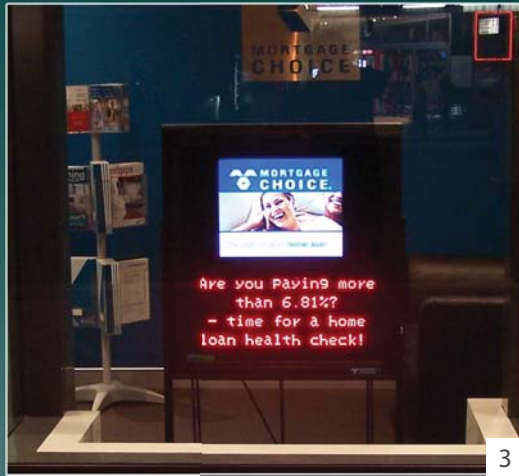

Animator Pro

LED Text synchronised with LCD images.

Discover the power of full colour images combined with LED text messages.

Command attention with the Animator Pro Electronic Display

Standard Features Include:

LED Display

- 30mm or 50mm character height
- Colours - Red, Yellow, Green or Blue
- 4 Lines x 20 Characters

Screen

- LCD or Plasma (up to 65")
- Wide viewing Angle
- 17" is Available in Ultra-bright LCD (for direct daylight use)

Software

- Easy to Use Windows-based Software
- In-built Hard Drive
- Multiple Page Display Facility
- Page Timer
- Text Effects
- Image/Video Formats: Bitmap, Jpeg, Mpeg, Avi

Communication to Display

- Remote or Local via PC

Configurations:

- The configuration of the LED and screen is made to order.
- LED message display may be situated above, below, left or to the right of the screen.
- The screen may be either landscape or portrait.